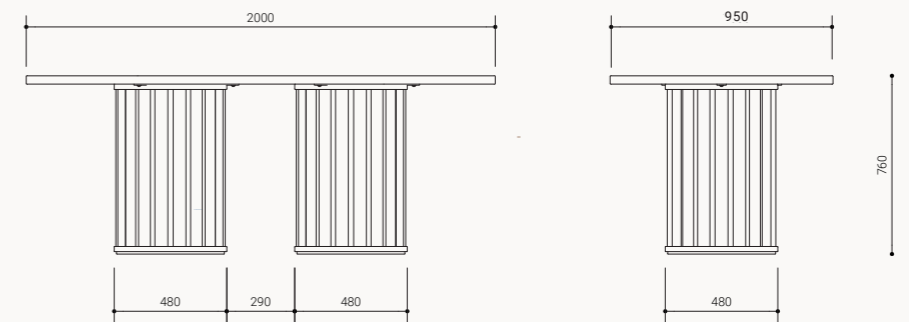

DINING TABLE 2000

Liz Dining Range