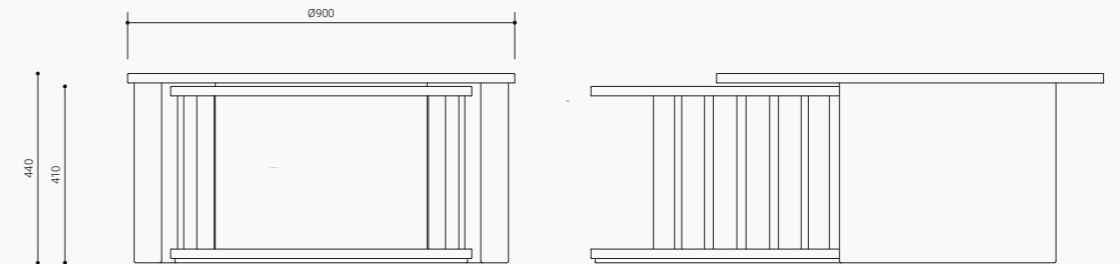

NESTING TABLES - SET OF 2

Liz Dining Range