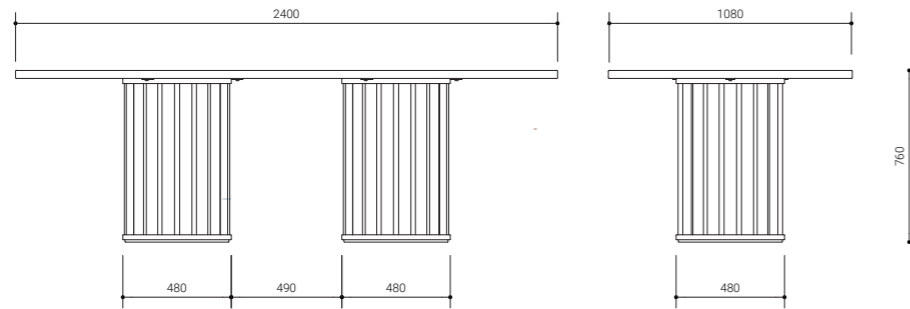

DINING TABLE 2400

Liz Dining Range