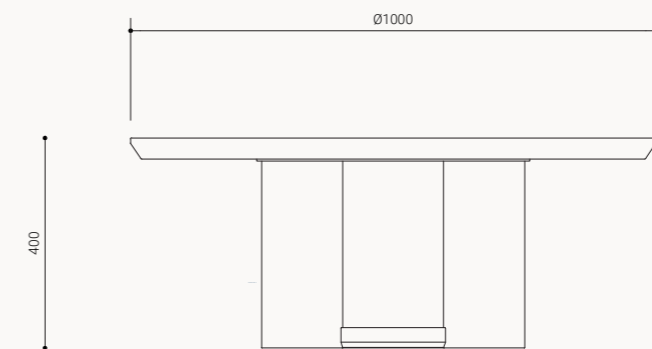

COFFEE TABLE Ø1000

Meko Dining Range