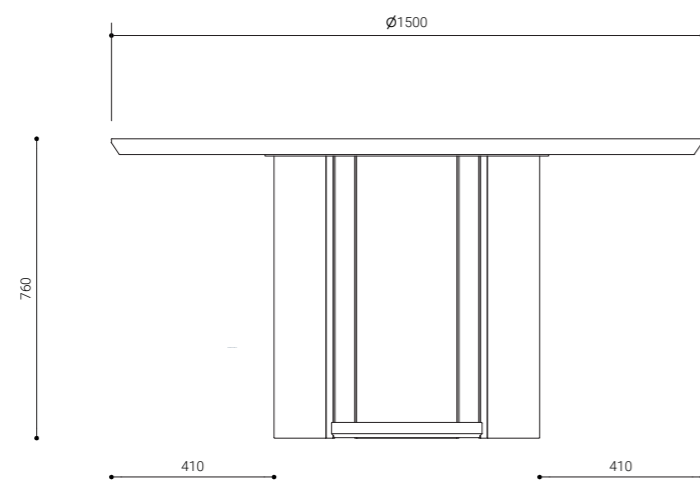

Warranty

All of our product is backed by a 12 month structural warranty.

Dining Table Ø1500
Dimensions
Ø1500 x 760

Dining Table Ø1100
Dimensions
Ø1100 x 760

Buffet 2200
Dimensions
2200 x 420 x 800

Entertainment Unit 2400
Dimensions
2400 x 420 x 550

Coffee Table Ø1000
Dimensions
Ø1000 x 400

Lamp Table Ø500
Dimensions
Ø500 x 550

Side Table 680
Dimensions
680 x 330 x 450

Book Case
Dimensions
820 x 300 x 1900

Console 1500
Dimensions
1500 x 330 x 750

WALNUT

DINING TABLE Ø1500

Meko Dining Range

DINING TABLE Ø1100

Meko Dining Range

BUFFET 2200

Meko Dining Range

ENTERTAINMENT UNIT 2400

Meko Dining Range