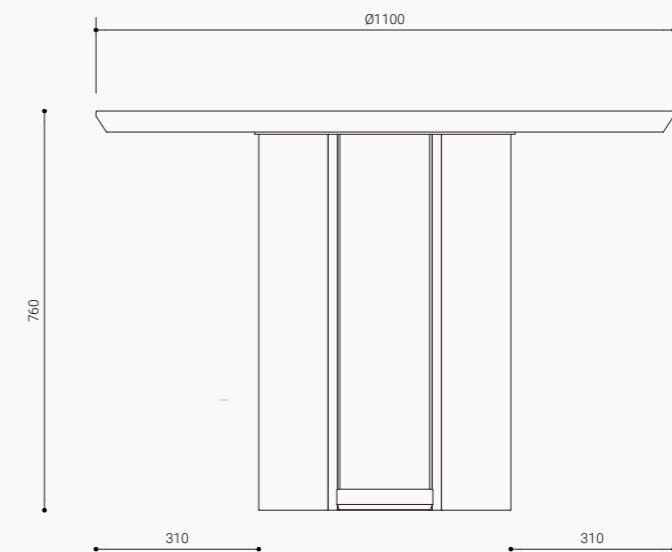

Warranty

All of our product is backed by a 12 month structural warranty.

Dining Table Ø1500
Dimensions
Ø1500 x 760

Dining Table Ø1100
Dimensions
Ø1100 x 760

Buffet 2200
Dimensions
2200 x 420 x 800

Entertainment Unit 2400
Dimensions
2400 x 420 x 550

Coffee Table Ø1000
Dimensions
Ø1000 x 400

Lamp Table Ø500
Dimensions
Ø500 x 550

Side Table 680
Dimensions
680 x 330 x 450

Book Case
Dimensions
820 x 300 x 1900

Console 1500
Dimensions
1500 x 330 x 750

WALNUT

DINING TABLE Ø1500

Meko Dining Range

DINING TABLE Ø1100

Meko Dining Range

BUFFET 2200

Meko Dining Range

ENTERTAINMENT UNIT 2400

Meko Dining Range