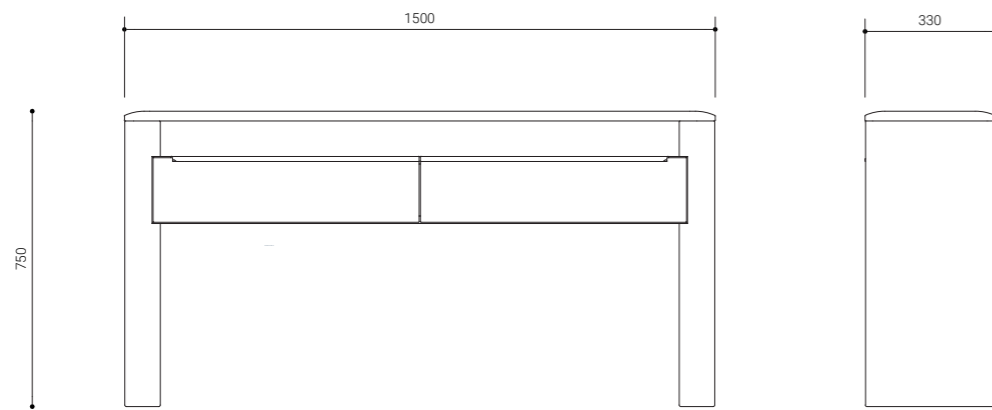

CONSOLE 1500

Meko Dining Range