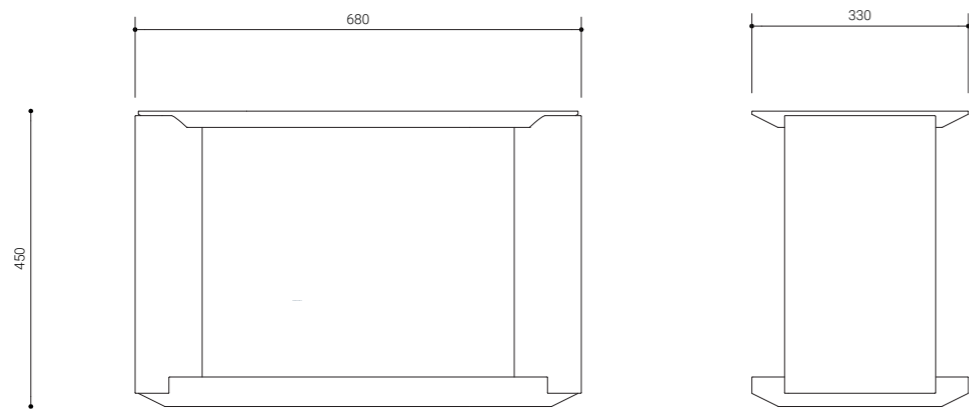

Warranty

All of our product is backed by a 12 month structural warranty.

Dining Table Ø1500
Dimensions
Ø1500 x 760

Dining Table Ø1100
Dimensions
Ø1100 x 760

Buffet 2200
Dimensions
2200 x 420 x 800

Entertainment Unit 2400
Dimensions
2400 x 420 x 550

Coffee Table Ø1000
Dimensions
Ø1000 x 400

Lamp Table Ø500
Dimensions
Ø500 x 550

Side Table 680
Dimensions
680 x 330 x 450

Book Case
Dimensions
820 x 300 x 1900

Console 1500
Dimensions
1500 x 330 x 750

WALNUT

DINING TABLE Ø1500

Meko Dining Range

DINING TABLE Ø1100

Meko Dining Range

BUFFET 2200

Meko Dining Range

ENTERTAINMENT UNIT 2400

Meko Dining Range

CONSOLE 1500

Meko Dining Range

COFFEE TABLE Ø1000

Meko Dining Range

SIDE TABLE 680

Meko Dining Range

LAMP TABLE Ø500

Meko Dining Range