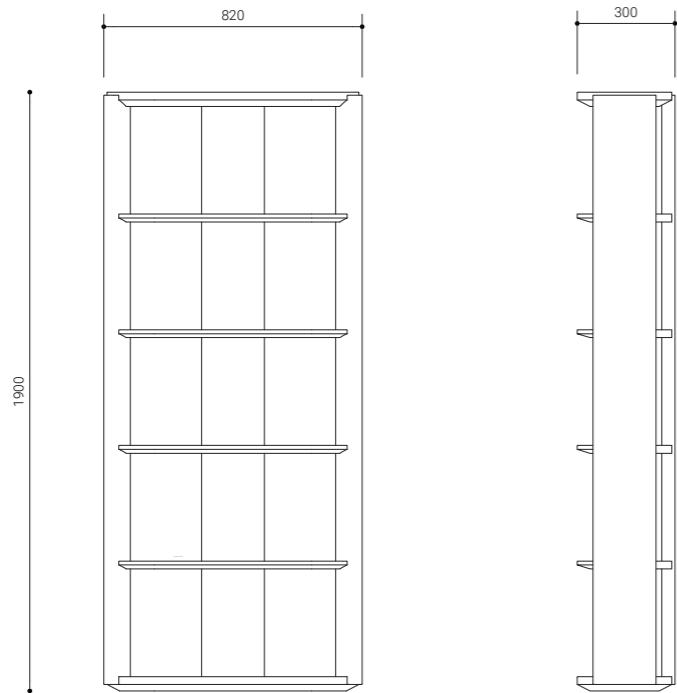

BOOK CASE

Meko Dining Range

TRINITEE

TRINITEE