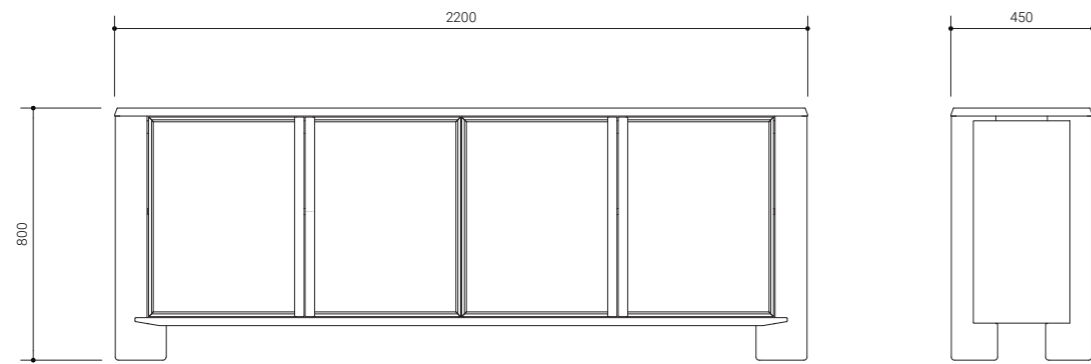

BUFFET 2200

Lenny Dining Range