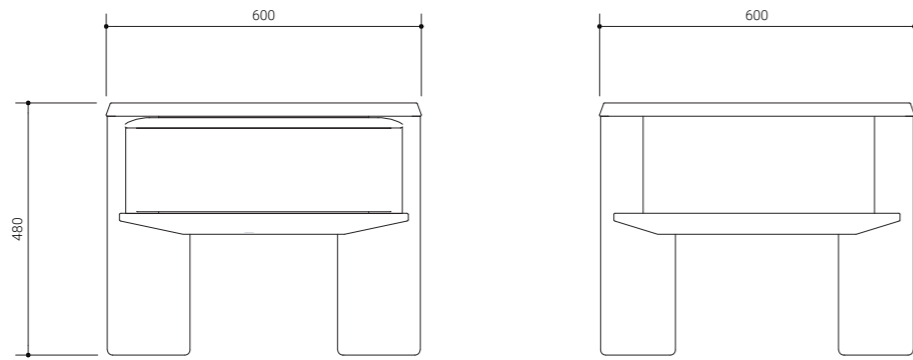

LAMP TABLE

Lenny Dining Range

TRINITEE

TRINITEE