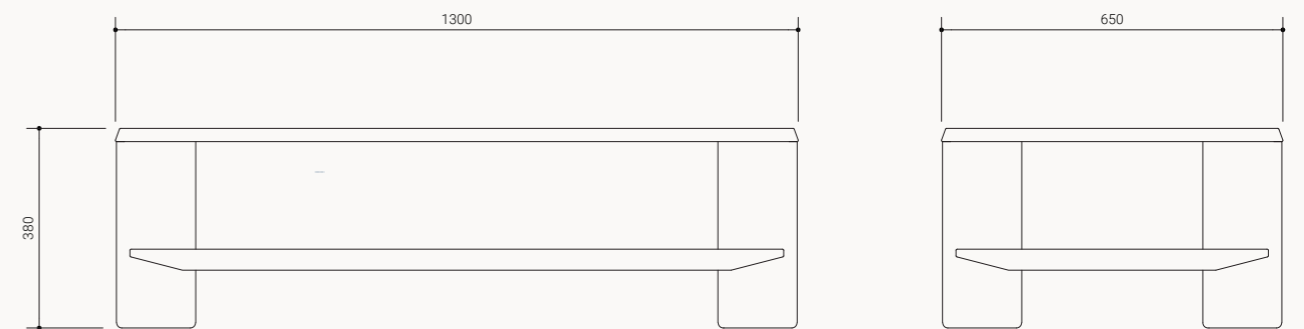

Warranty

All of our product is backed by a 12 month structural warranty.

Dining Table 2400
Dimensions
2400 x 1050 x 760

Dining Table 2000
Dimensions
2000 x 1050 x 760

Buffet
Dimensions
2200 x 450 x 800

Entertainment Unit
Dimensions
2400 x 450 x 500

Console Table
Dimensions
1500 x 360 x 750

Coffee Table
Dimensions
1300 x 650 x 380

Lamp Table
Dimensions
600 x 600 x 480

CREMA OAK

DINING TABLE 2400

Lenny Dining Range

DINING TABLE 2000

Lenny Dining Range

BUFFET 2200

Lenny Dining Range

ENTERTAINMENT UNIT 2400

Lenny Dining Range

CONSOLE TABLE 1500

Lenny Dining Range

COFFEE TABLE 1300

Lenny Dining Range