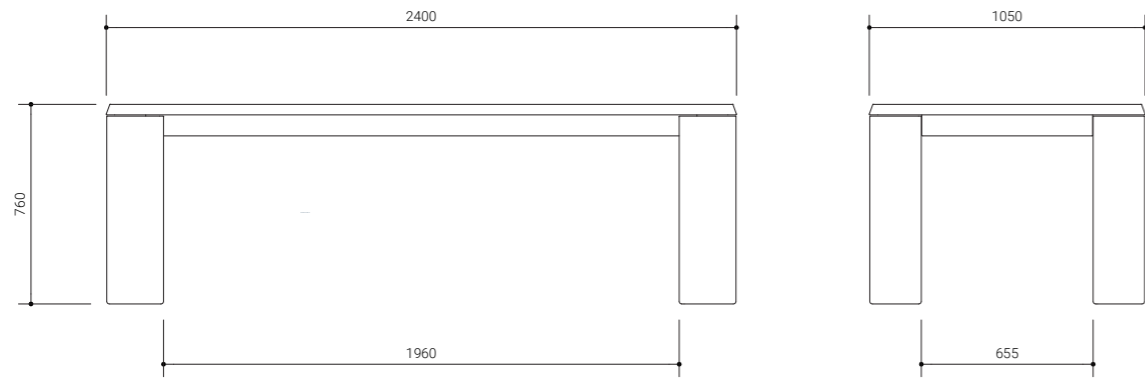

Warranty

All of our product is backed by a 12 month structural warranty.

Dining Table 2400
Dimensions
2400 x 1050 x 760

Dining Table 2000
Dimensions
2000 x 1050 x 760

Buffet
Dimensions
2200 x 450 x 800

Entertainment Unit
Dimensions
2400 x 450 x 500

Console Table
Dimensions
1500 x 360 x 750

Coffee Table
Dimensions
1300 x 650 x 380

Lamp Table
Dimensions
600 x 600 x 480

CREMA OAK

DINING TABLE 2400

Lenny Dining Range

DINING TABLE 2000

Lenny Dining Range