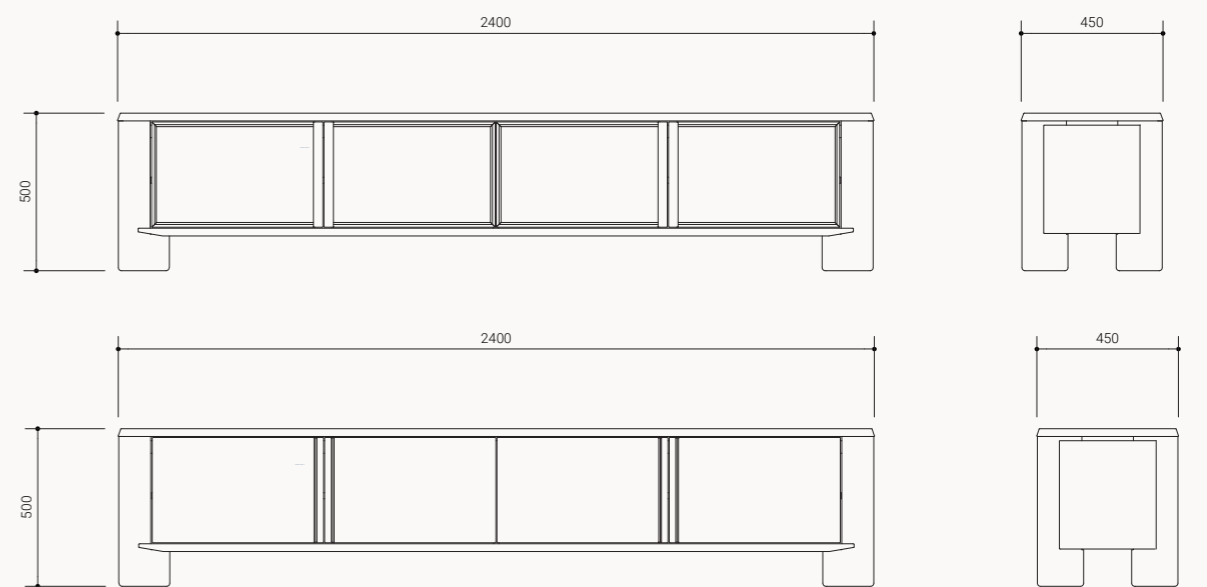

ENTERTAINMENT UNIT 2400

Lenny Dining Range