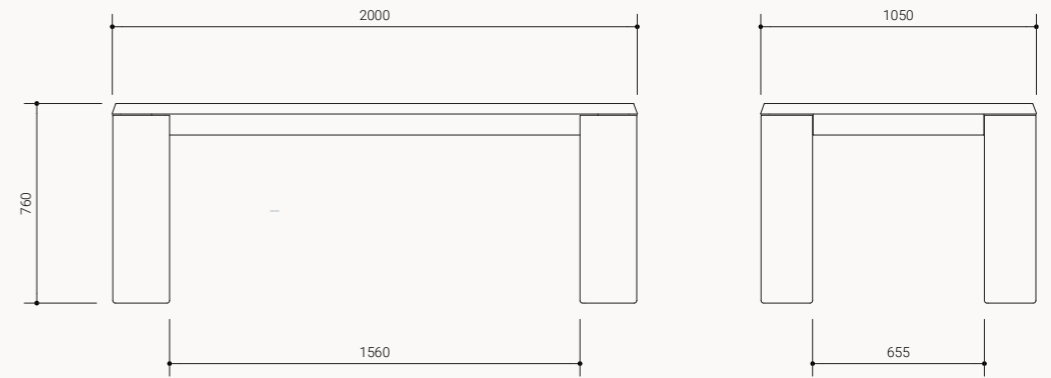

Warranty

All of our product is backed by a 12 month structural warranty.

Dining Table 2400
Dimensions
2400 x 1050 x 760

Dining Table 2000
Dimensions
2000 x 1050 x 760

Buffet
Dimensions
2200 x 450 x 800

Entertainment Unit
Dimensions
2400 x 450 x 500

Console Table
Dimensions
1500 x 360 x 750

Coffee Table
Dimensions
1300 x 650 x 380

Lamp Table
Dimensions
600 x 600 x 480

CREMA OAK

DINING TABLE 2400

Lenny Dining Range

DINING TABLE 2000

Lenny Dining Range