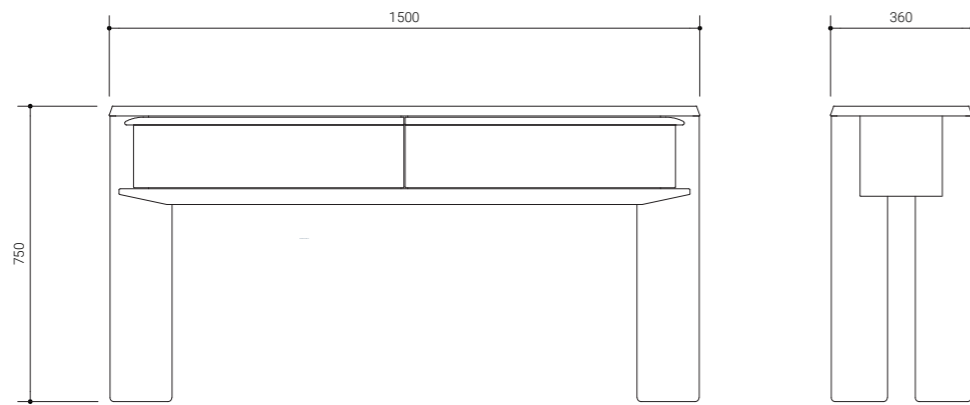

Warranty

All of our product is backed by a 12 month structural warranty.

Dining Table 2400
Dimensions
2400 x 1050 x 760

Dining Table 2000
Dimensions
2000 x 1050 x 760

Buffet
Dimensions
2200 x 450 x 800

Entertainment Unit
Dimensions
2400 x 450 x 500

Console Table
Dimensions
1500 x 360 x 750

Coffee Table
Dimensions
1300 x 650 x 380

Lamp Table
Dimensions
600 x 600 x 480

CREMA OAK

DINING TABLE 2400

Lenny Dining Range

DINING TABLE 2000

Lenny Dining Range

BUFFET 2200

Lenny Dining Range

ENTERTAINMENT UNIT 2400

Lenny Dining Range

CONSOLE TABLE 1500

Lenny Dining Range

COFFEE TABLE 1300

Lenny Dining Range