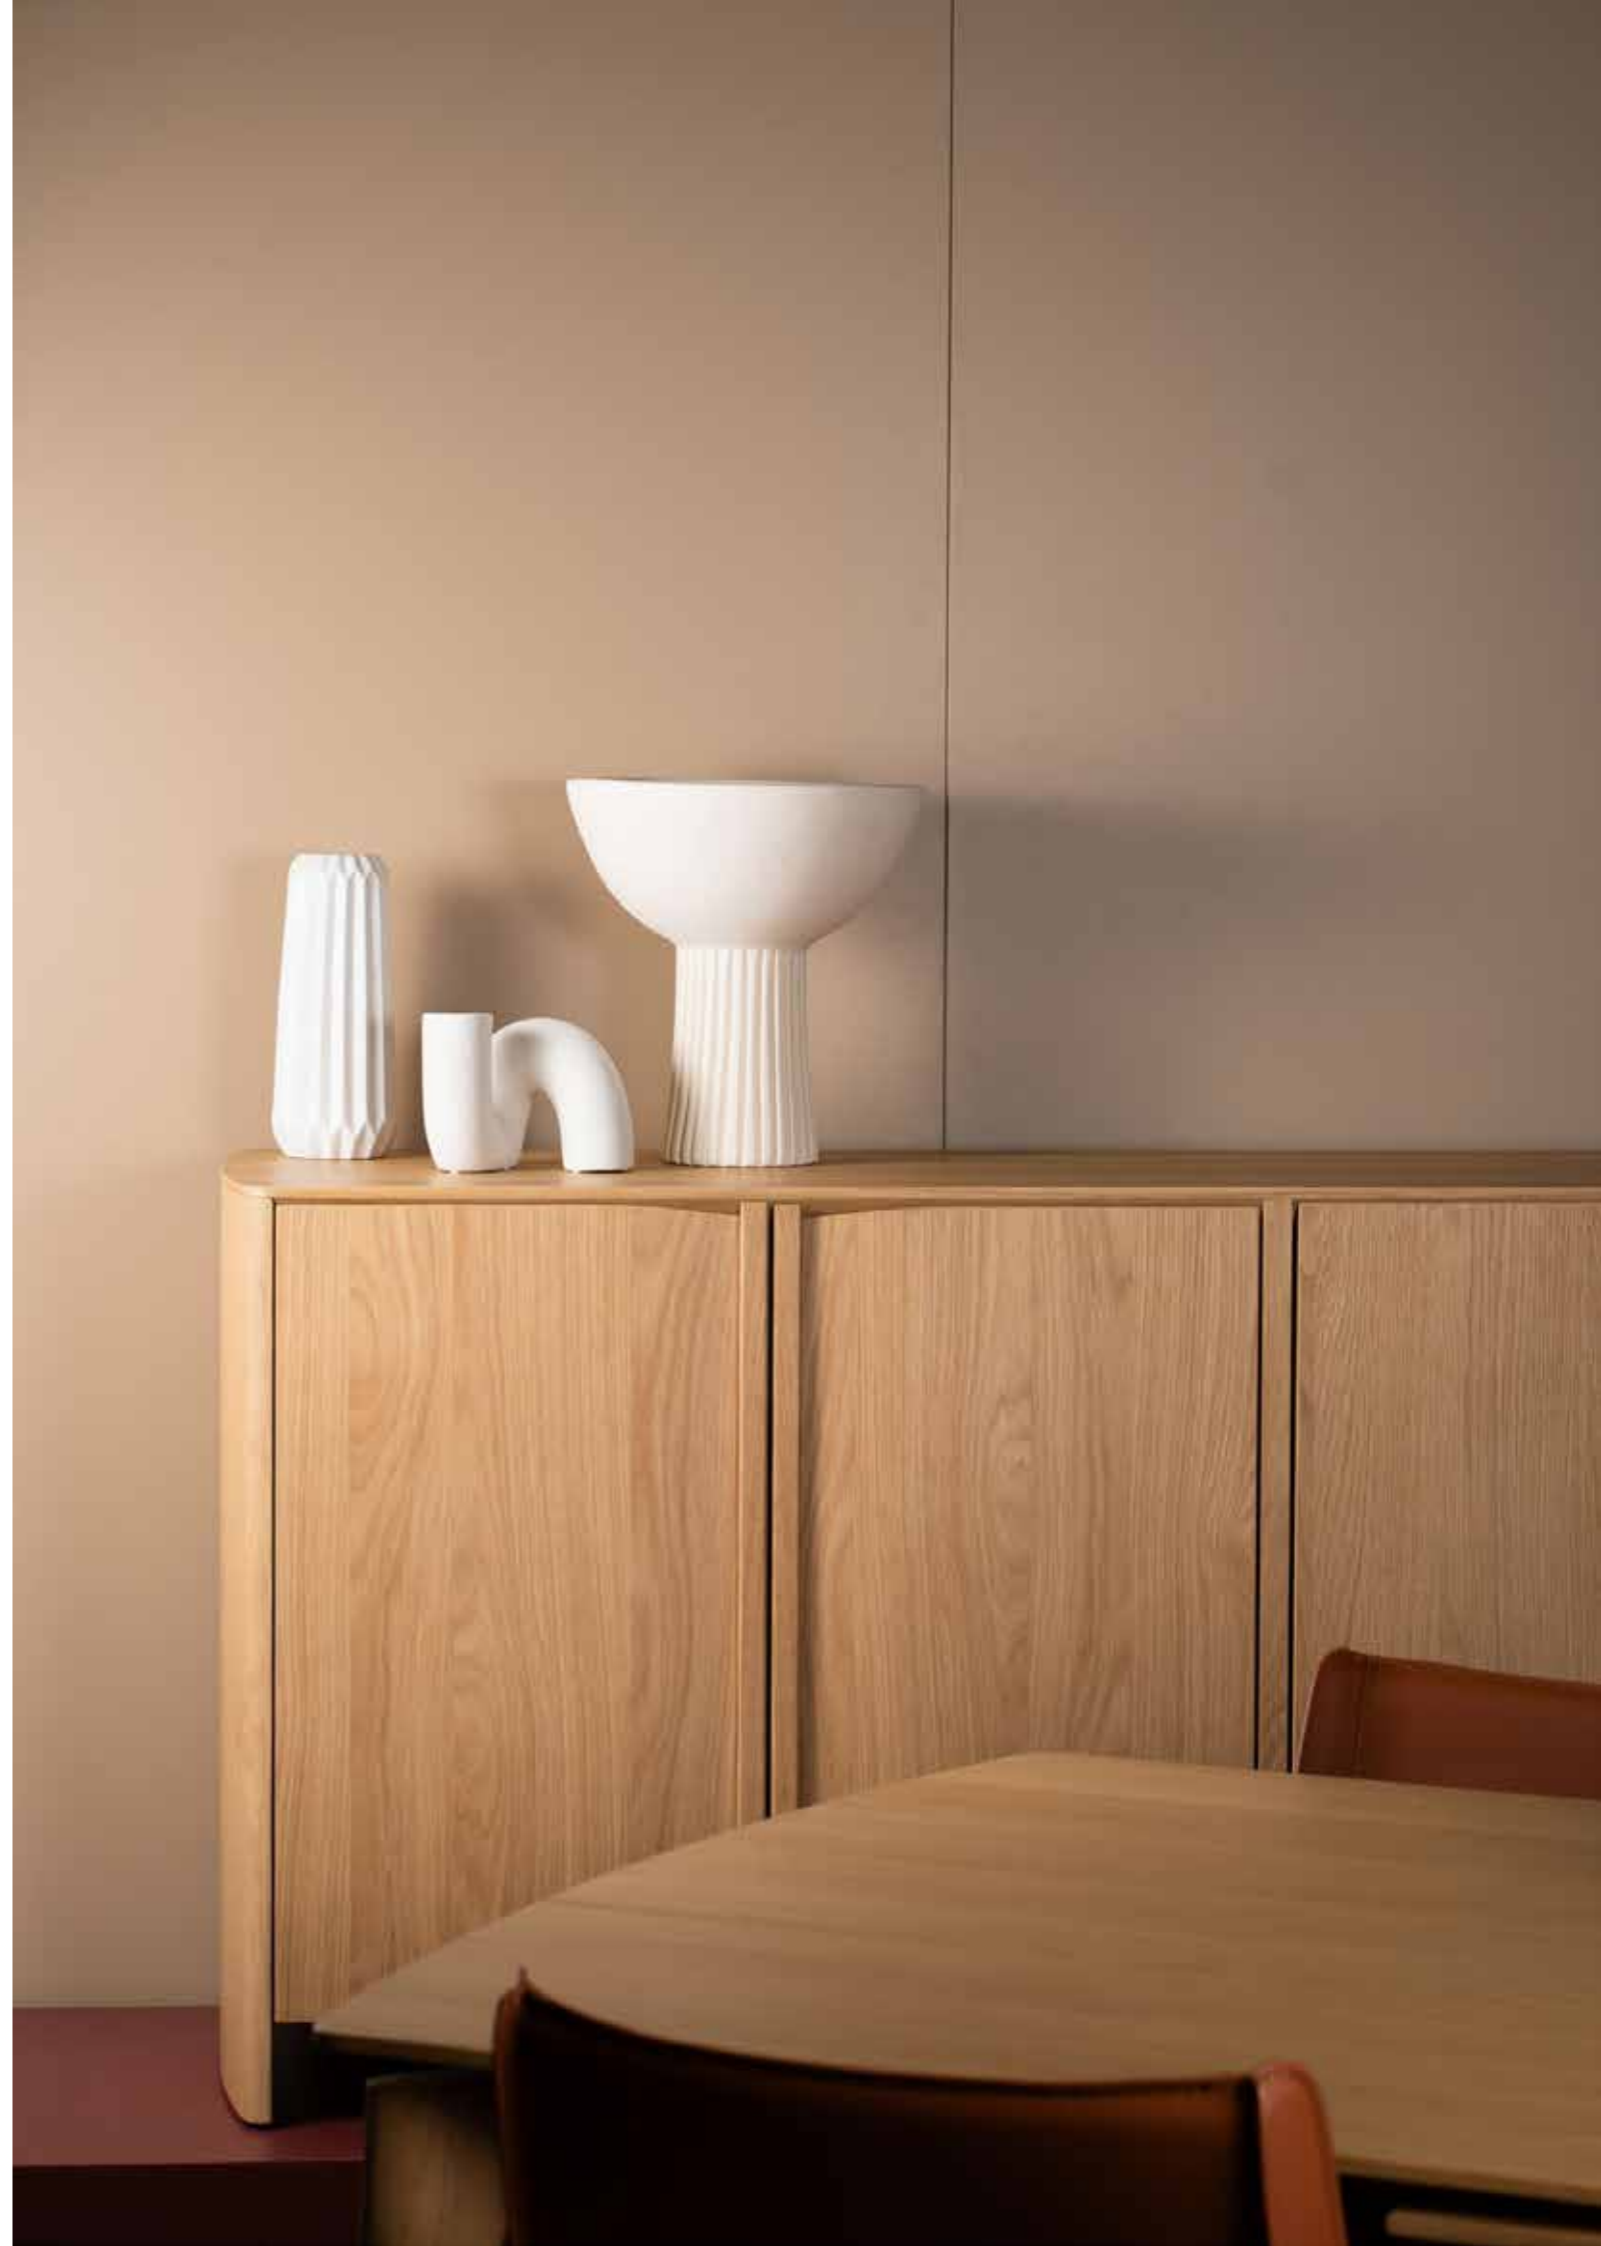

DIMENSIONS