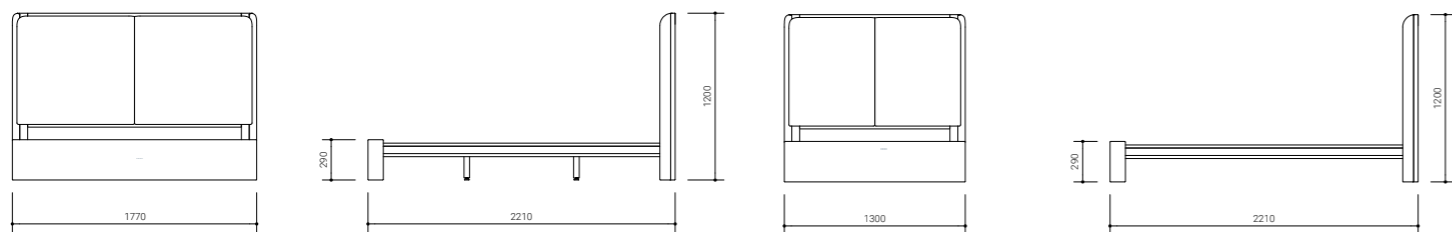

BED

Leonard Bedroom Range