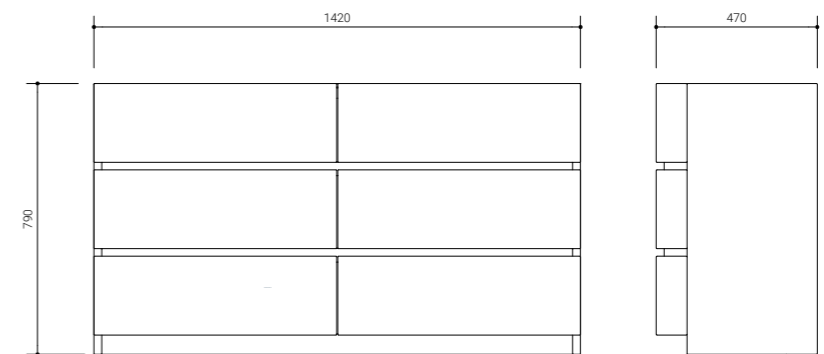

DRESSER

Leonard Bedroom Range