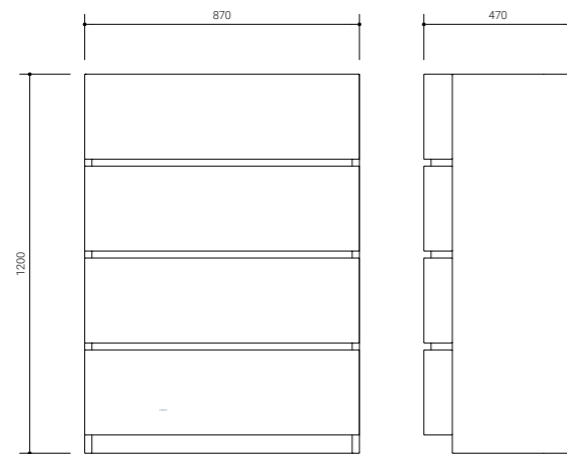

TALLBOY

Leonard Bedroom Range