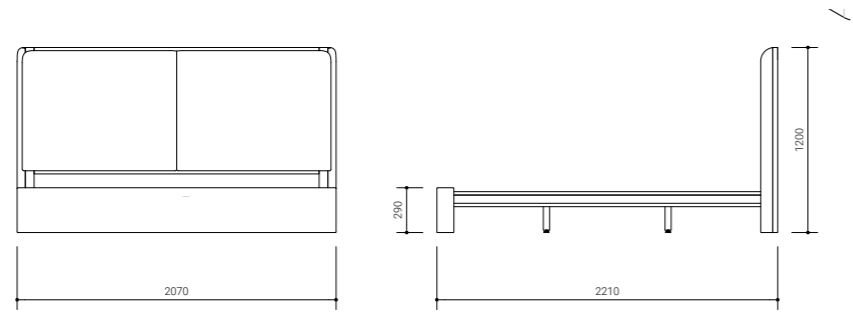

BED

Leonard Bedroom Range