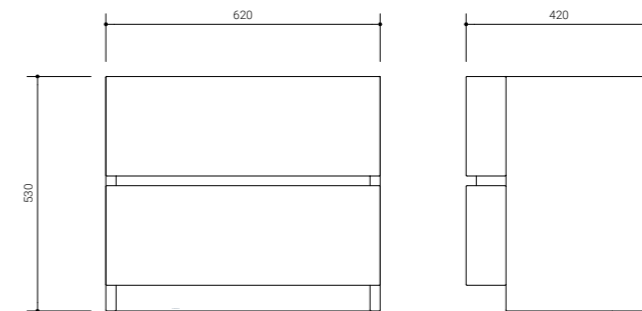

BEDSIDE

Leonard Bedroom Range